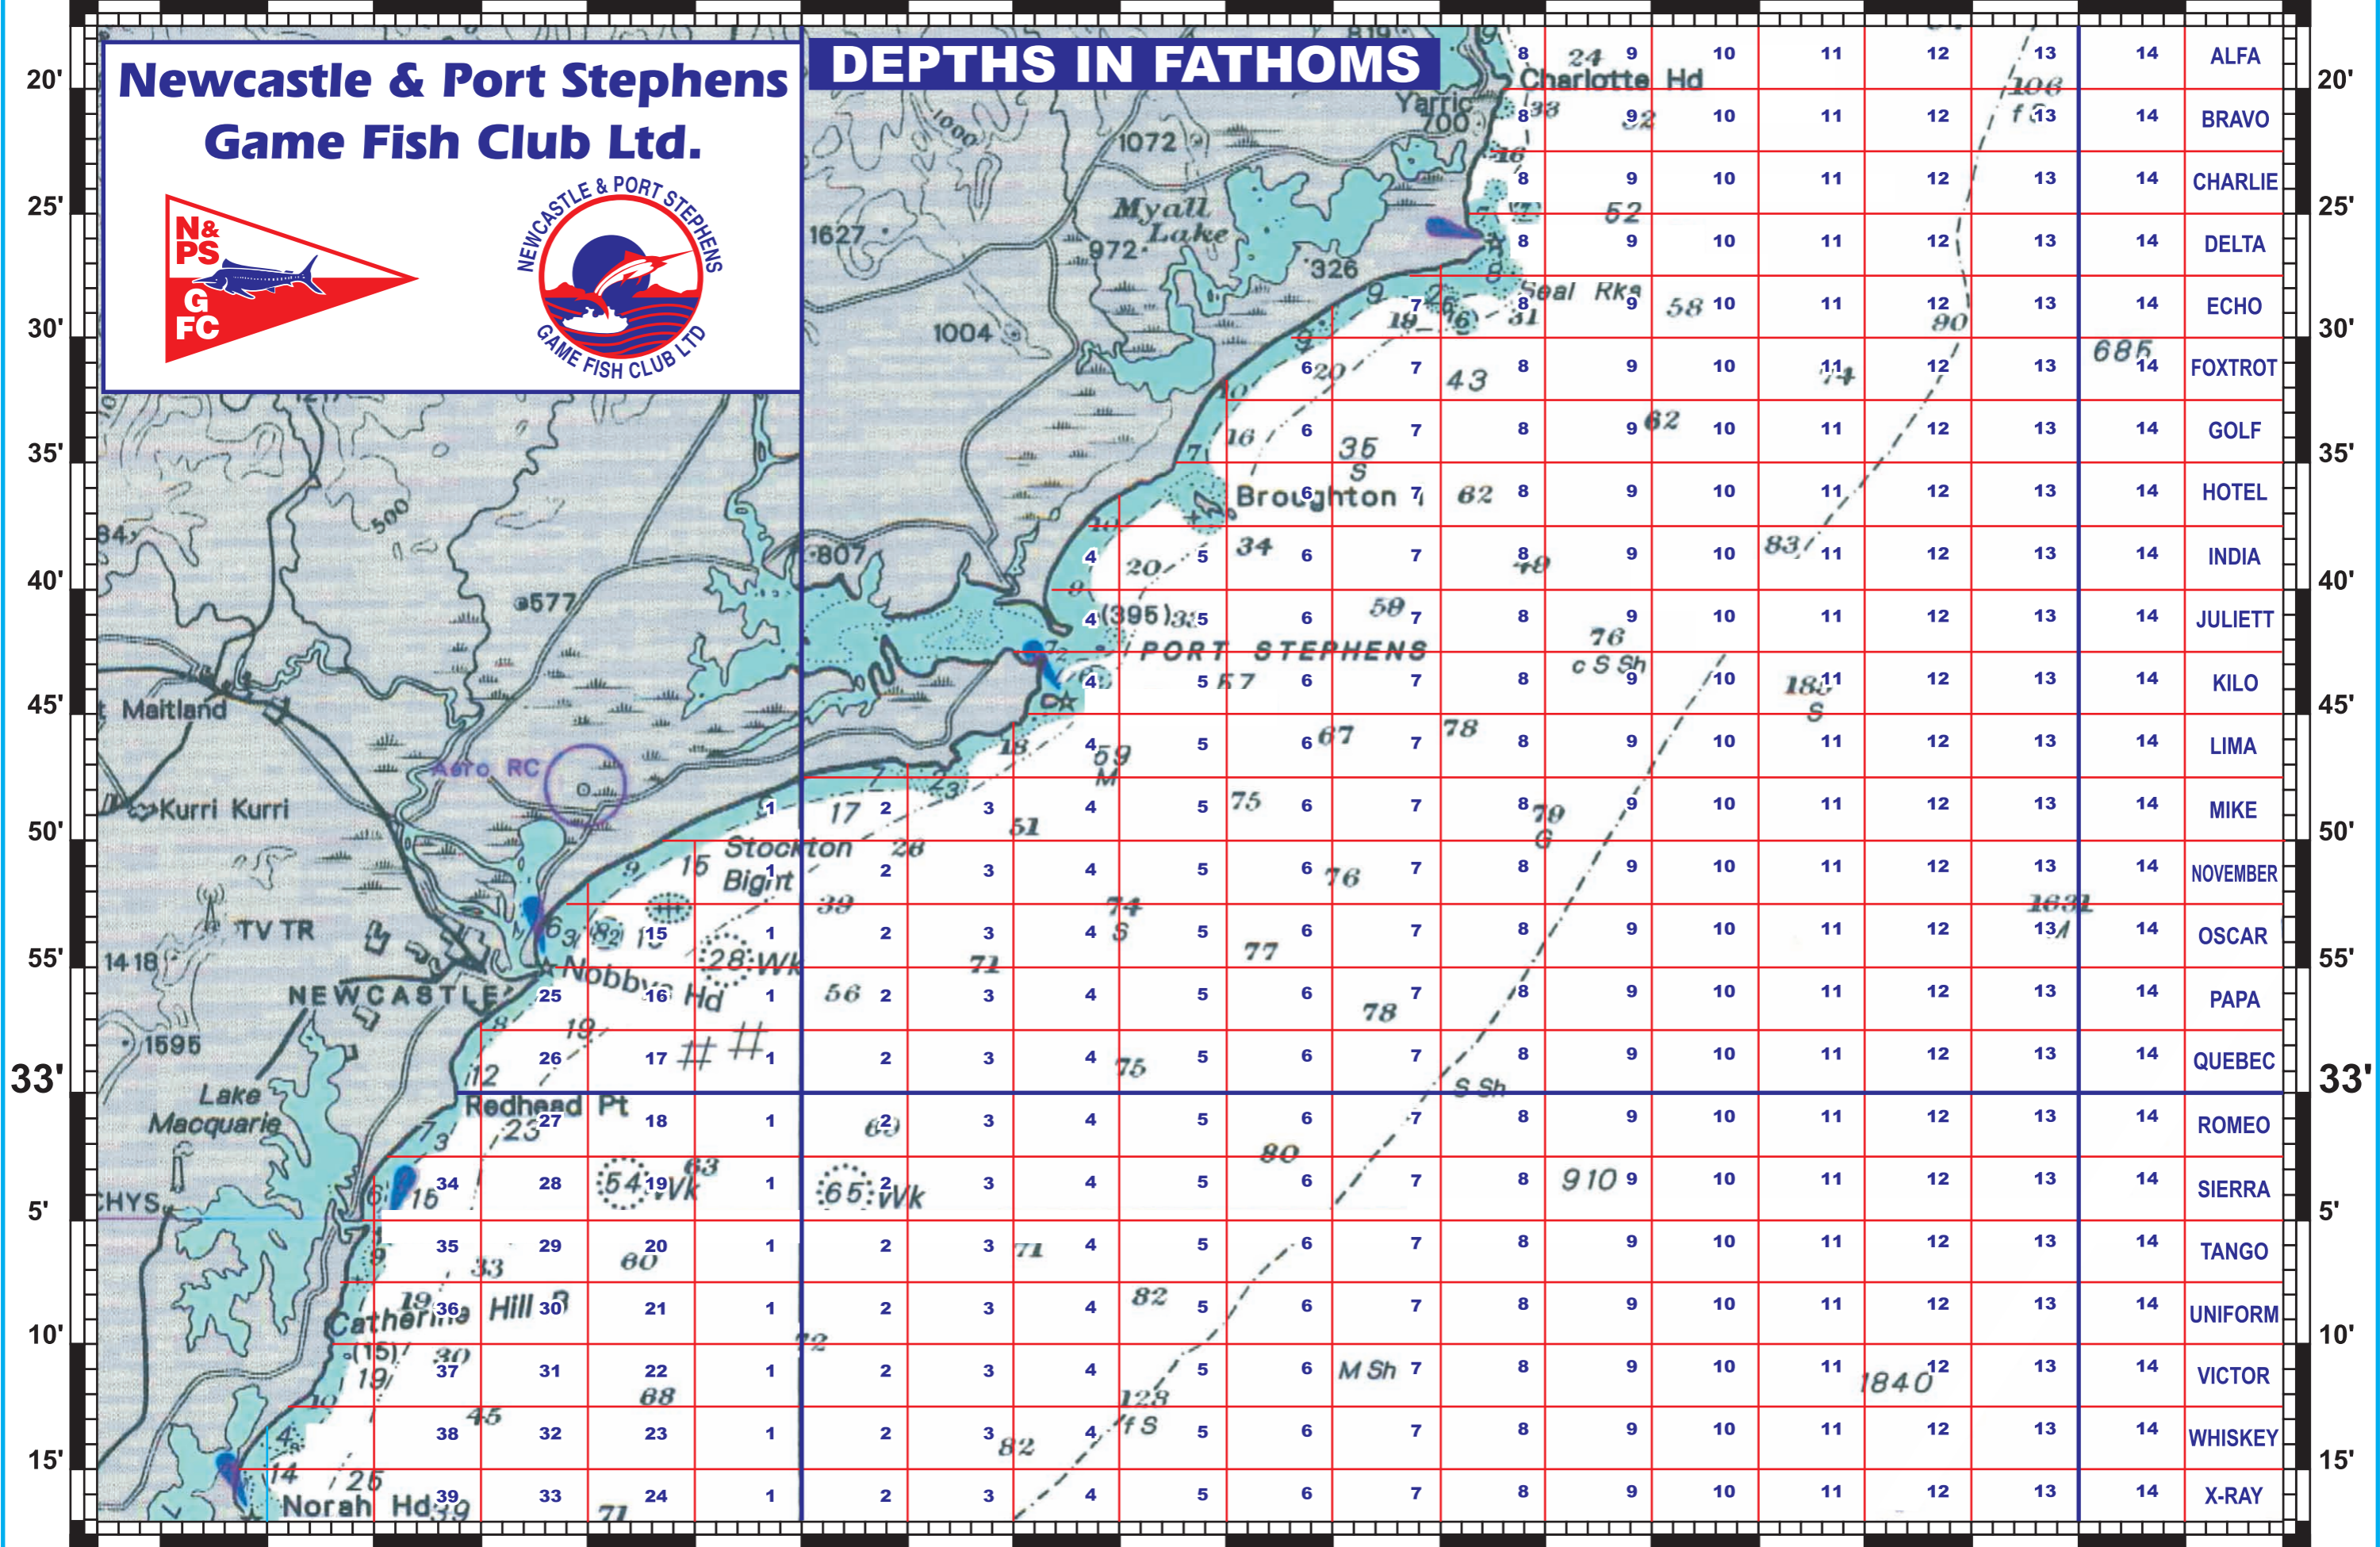

30' 35' 40' 45' 50' 55' 152' E 5' 10' 15' 20' 25' 30' 35' 40' 45' 50' 55' 153' E 5' 10'

Newcastle & Port Stephens Game Fish Club Ltd.

DEPTHS IN FATHOMS

- ALFA
- BRAVO
- CHARLIE
- DELTA
- ECHO
- FOXTROT
- GOLF
- HOTEL
- INDIA
- JULIETT
- KILO
- LIMA
- MIKE
- NOVEMBER
- OSCAR
- PAPA
- QUEBEC
- ROMEO
- SIERRA
- TANGO
- UNIFORM
- VICTOR
- WHISKEY
- X-RAY

30' 35' 40' 45' 50' 55' 152' E 5' 10' 15' 20' 25' 30' 35' 40' 45' 50' 55' 153' E 5' 10'